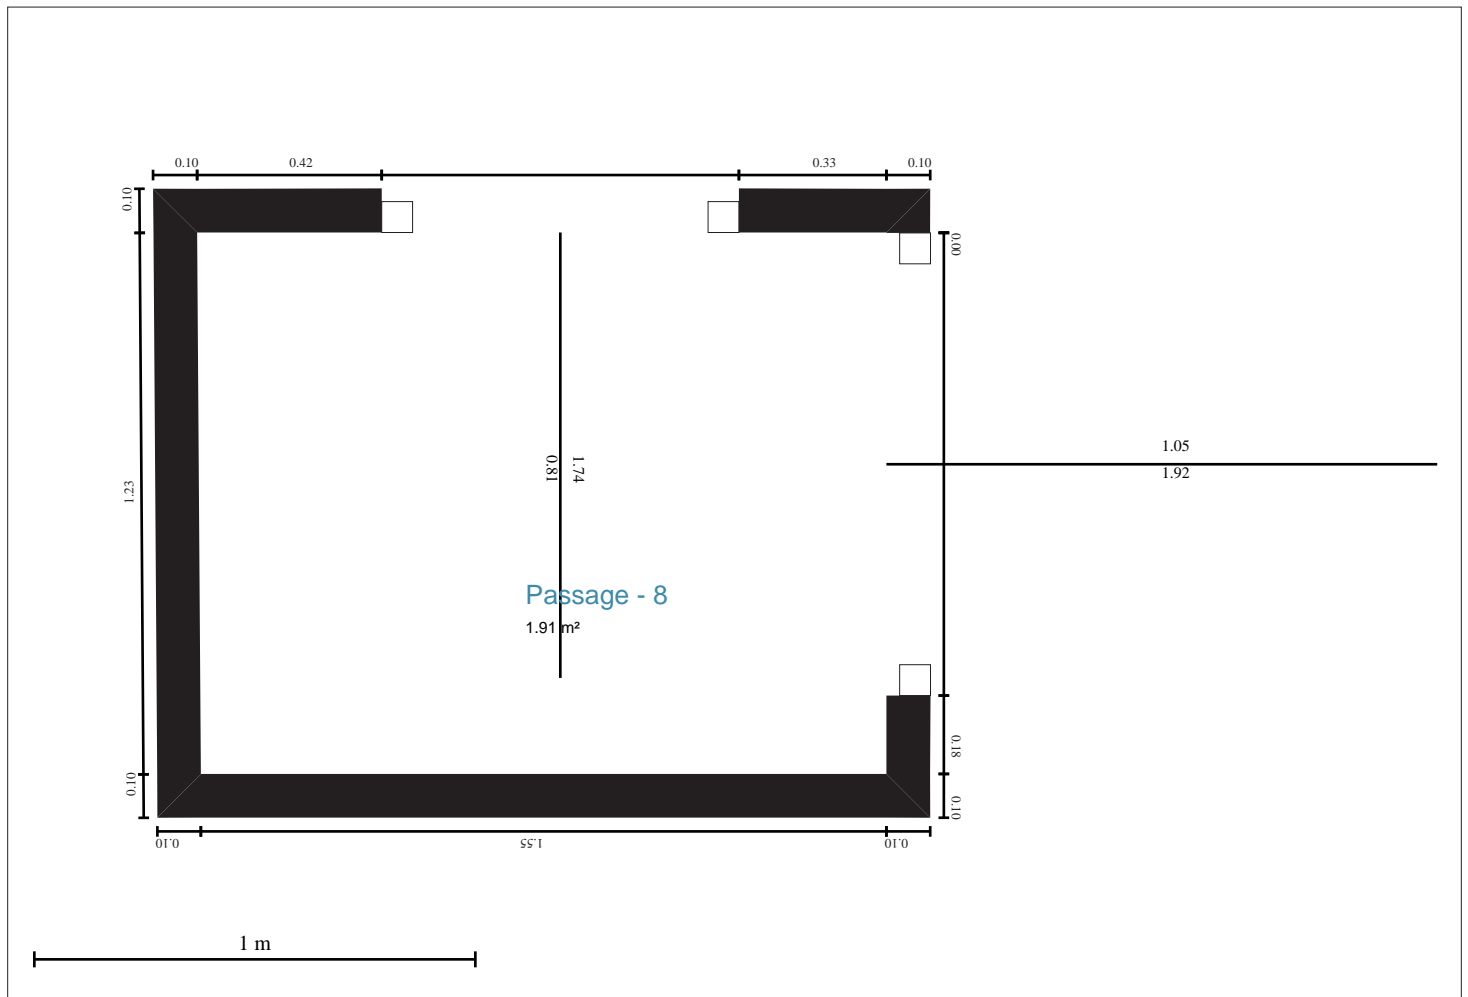

1 m

Sovrum - 3

Report Summary

Net area: 7.44 m²
Gross area: 11.16 m²
Net volume: 13.84 m³
Gross volume: 17.11 m³
Circumference: 10.93 m

Kök - 6

Report Summary

Net area: 21.42 m²
Gross area: 25.09 m²
Net volume: 40.86 m³
Gross volume: 44.18 m³
Circumference: 22.07 m

Matsal - 4

Report Summary

Net area: 18.11 m²
Gross area: 20.27 m²
Net volume: 34.52 m³
Gross volume: 36.53 m³
Circumference: 17.41 m

Passage - 8

Report Summary

Net area: 1.91 m²
Gross area: 2.51 m²
Net volume: 3.85 m³
Gross volume: 4.40 m³
Circumference: 5.57 m

Förvaring - 9

Report Summary

Net area: 1.67 m²
Gross area: 2.23 m²
Net volume: 3.31 m³
Gross volume: 3.83 m³
Circumference: 5.25 m

Inglasat uterus - 12

Report Summary

Net area: 10.21 m²
Gross area: 11.58 m²
Net volume: 25.85 m³
Gross volume: 27.54 m³
Circumference: 13.33 m

Tv-rum - 11

Report Summary

Net area: 8.48 m²
Gross area: 10.22 m²
Net volume: 16.68 m³
Gross volume: 18.34 m³
Circumference: 11.74 m

Entré - 5

Report Summary

Net area: 2.95 m²
Gross area: 3.70 m²
Net volume: 5.96 m³
Gross volume: 6.66 m³
Circumference: 7.08 m