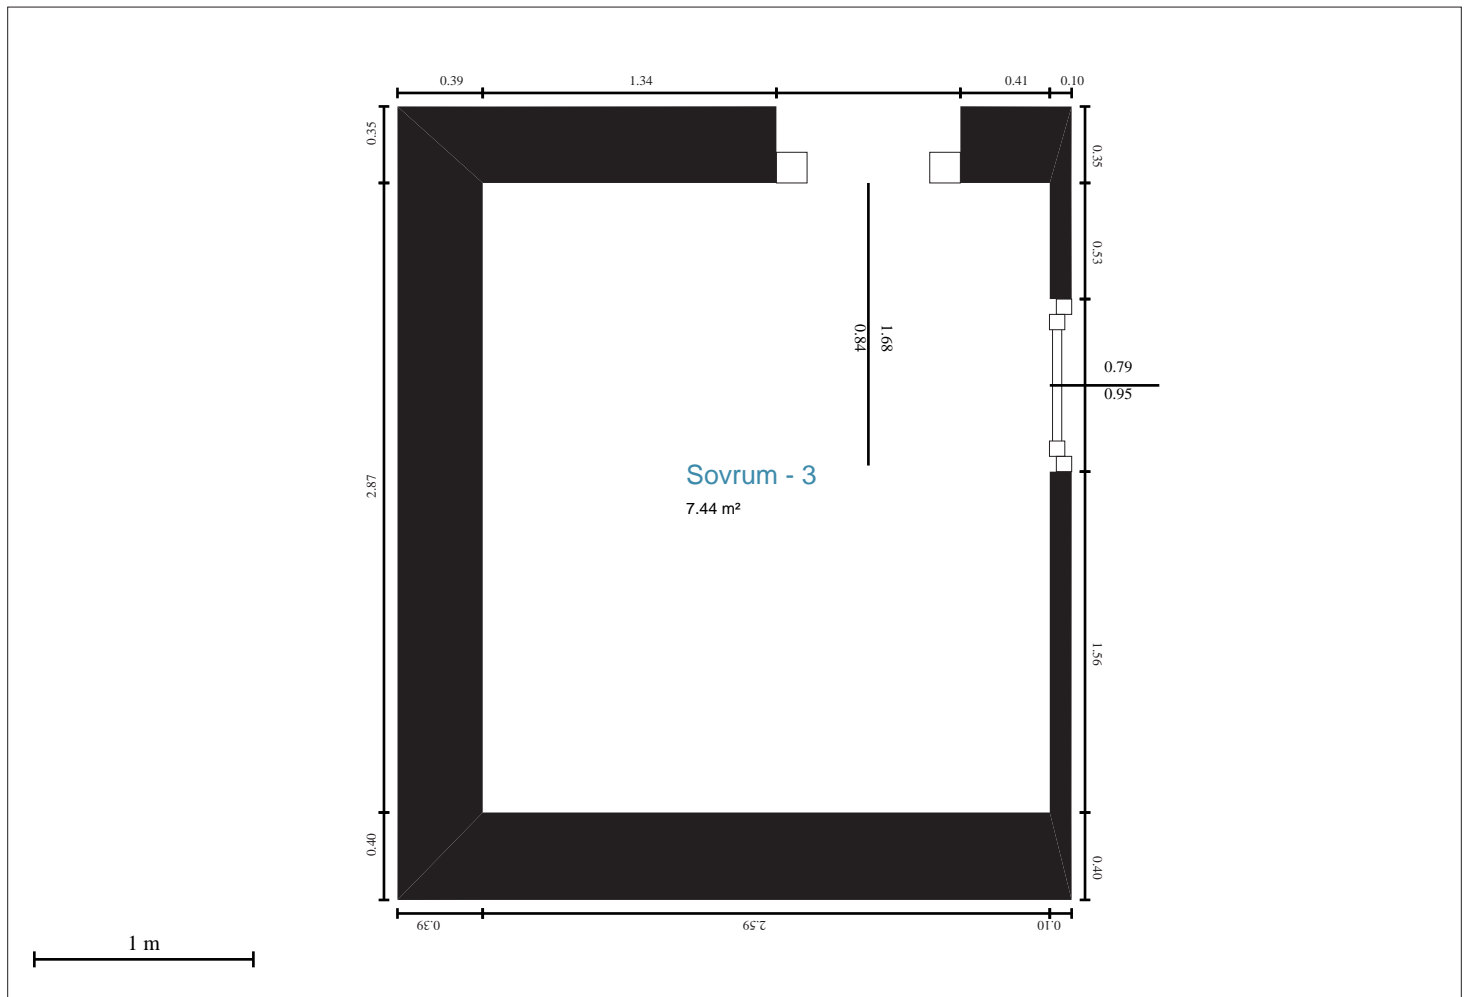

1 m

Sovrum - 3

Report Summary

Net area: 7.44 m²
Gross area: 11.16 m²
Net volume: 13.84 m³
Gross volume: 17.11 m³
Circumference: 10.93 m

Kök - 6

Report Summary

Net area: 21.42 m²
Gross area: 25.09 m²
Net volume: 40.86 m³
Gross volume: 44.18 m³
Circumference: 22.07 m

Matsal - 4

Report Summary

Net area: 18.11 m²
Gross area: 20.27 m²
Net volume: 34.52 m³
Gross volume: 36.53 m³
Circumference: 17.41 m

Passage - 8

Report Summary

Net area: 1.91 m²
Gross area: 2.51 m²
Net volume: 3.85 m³
Gross volume: 4.40 m³
Circumference: 5.57 m

Förvaring - 9

Report Summary

Net area: 1.67 m²
Gross area: 2.23 m²
Net volume: 3.31 m³
Gross volume: 3.83 m³
Circumference: 5.25 m

Inglasat uterus - 12

Report Summary

Net area: 10.21 m²
Gross area: 11.58 m²
Net volume: 25.85 m³
Gross volume: 27.54 m³
Circumference: 13.33 m

Tv-rum - 11

Report Summary

Net area: 8.48 m²
Gross area: 10.22 m²
Net volume: 16.68 m³
Gross volume: 18.34 m³
Circumference: 11.74 m

Entré - 5

Report Summary

Net area: 2.95 m²
Gross area: 3.70 m²
Net volume: 5.96 m³
Gross volume: 6.66 m³
Circumference: 7.08 m