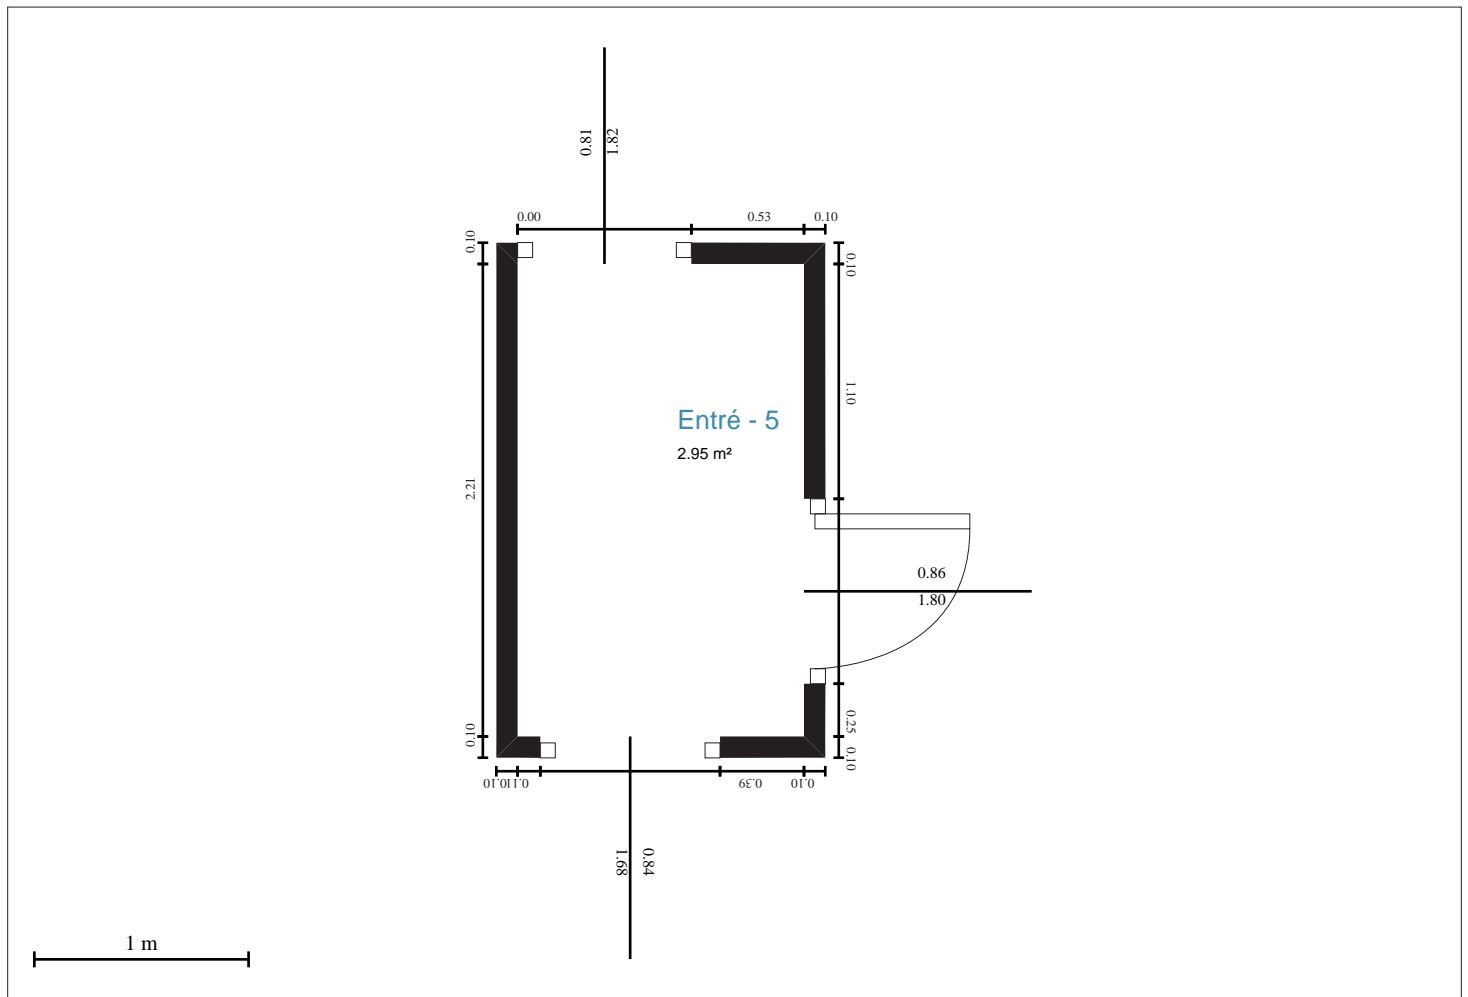

Förvaring - 9

Report Summary

Net area: 1.67 m²
Gross area: 2.23 m²
Net volume: 3.31 m³
Gross volume: 3.83 m³
Circumference: 5.25 m

Inglasat uterus - 12

Report Summary

Net area: 10.21 m²
Gross area: 11.58 m²
Net volume: 25.85 m³
Gross volume: 27.54 m³
Circumference: 13.33 m

Tv-rum - 11

Report Summary

Net area: 8.48 m²
Gross area: 10.22 m²
Net volume: 16.68 m³
Gross volume: 18.34 m³
Circumference: 11.74 m

Entré - 5

Report Summary

Net area: 2.95 m²
Gross area: 3.70 m²
Net volume: 5.96 m³
Gross volume: 6.66 m³
Circumference: 7.08 m

Salong - 7

Report Summary

Net area: 13.12 m²
Gross area: 14.61 m²
Net volume: 25.45 m³
Gross volume: 26.87 m³
Circumference: 14.54 m

Vardagsrum - 1

Report Summary

Net area: 29.91 m²
Gross area: 32.17 m²
Net volume: 55.60 m³
Gross volume: 57.67 m³
Circumference: 22.12 m

Dusch-WC - 10

Report Summary

Net area: 5.87 m²
Gross area: 7.45 m²
Net volume: 10.90 m³
Gross volume: 12.33 m³
Circumference: 10.16 m

Tvätt - 2

Report Summary

Net area: 5.49 m²
Gross area: 7.08 m²
Net volume: 10.45 m³
Gross volume: 11.90 m³
Circumference: 9.95 m