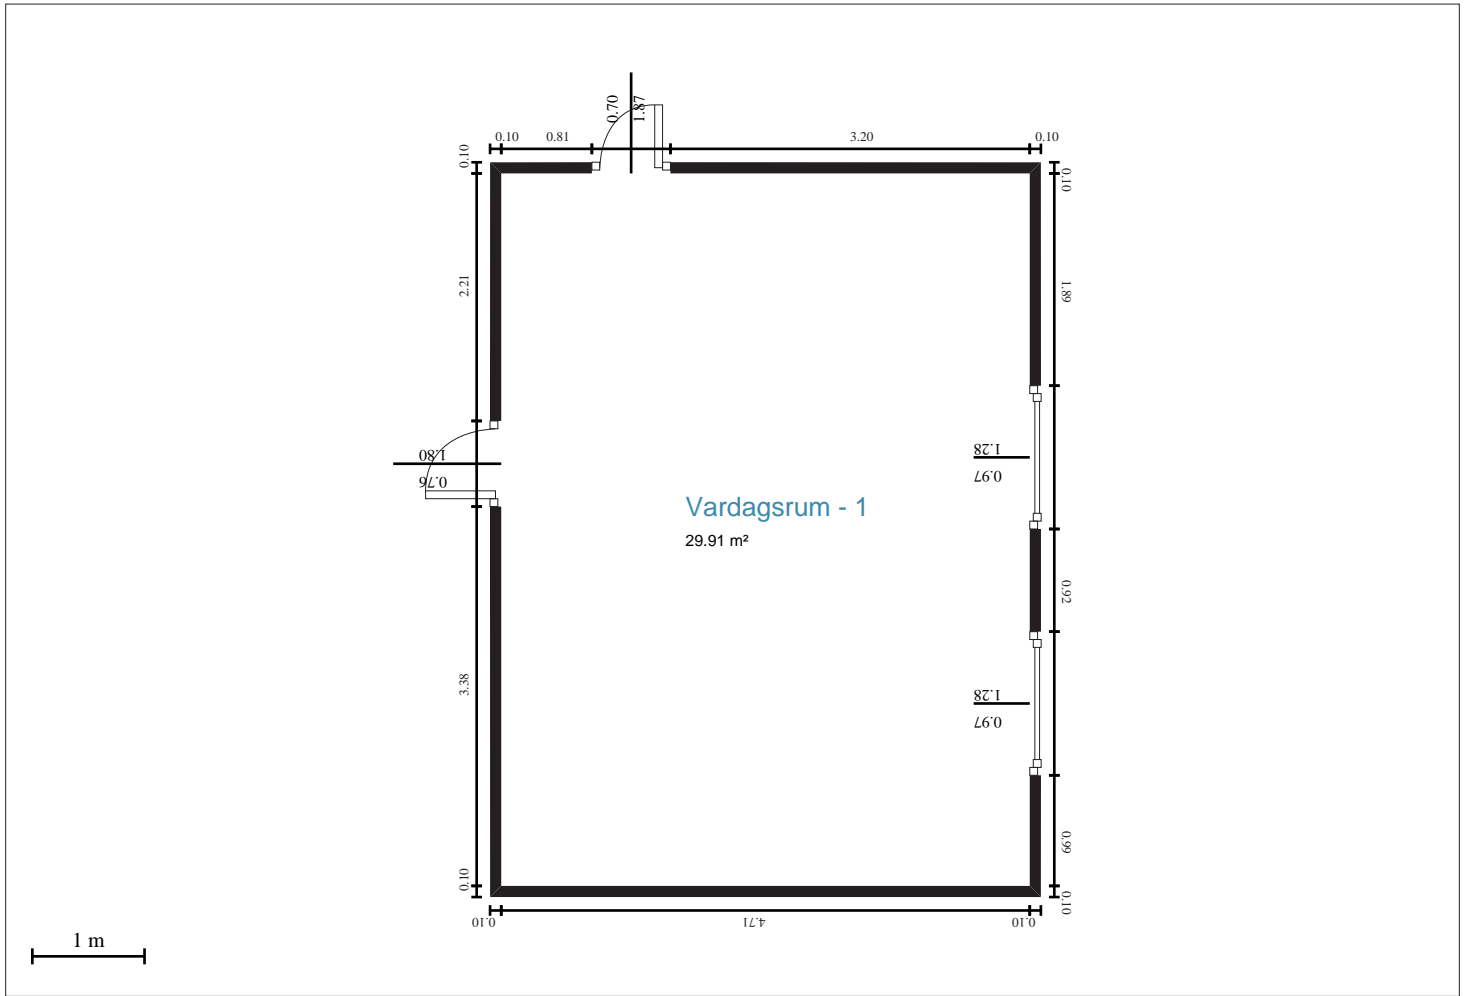

Förvaring - 9

Report Summary

Net area: 1.67 m²
Gross area: 2.23 m²
Net volume: 3.31 m³
Gross volume: 3.83 m³
Circumference: 5.25 m

Inglasat uterus - 12

Report Summary

Net area: 10.21 m²
Gross area: 11.58 m²
Net volume: 25.85 m³
Gross volume: 27.54 m³
Circumference: 13.33 m

Tv-rum - 11

Report Summary

Net area: 8.48 m²
Gross area: 10.22 m²
Net volume: 16.68 m³
Gross volume: 18.34 m³
Circumference: 11.74 m

Entré - 5

Report Summary

Net area: 2.95 m²
Gross area: 3.70 m²
Net volume: 5.96 m³
Gross volume: 6.66 m³
Circumference: 7.08 m

Salong - 7

Report Summary

Net area: 13.12 m²
Gross area: 14.61 m²
Net volume: 25.45 m³
Gross volume: 26.87 m³
Circumference: 14.54 m

Vardagsrum - 1

Report Summary

Net area: 29.91 m²
Gross area: 32.17 m²
Net volume: 55.60 m³
Gross volume: 57.67 m³
Circumference: 22.12 m

Dusch-WC - 10

Report Summary

Net area: 5.87 m²
Gross area: 7.45 m²
Net volume: 10.90 m³
Gross volume: 12.33 m³
Circumference: 10.16 m

Tvätt - 2

Report Summary

Net area: 5.49 m²
Gross area: 7.08 m²
Net volume: 10.45 m³
Gross volume: 11.90 m³
Circumference: 9.95 m