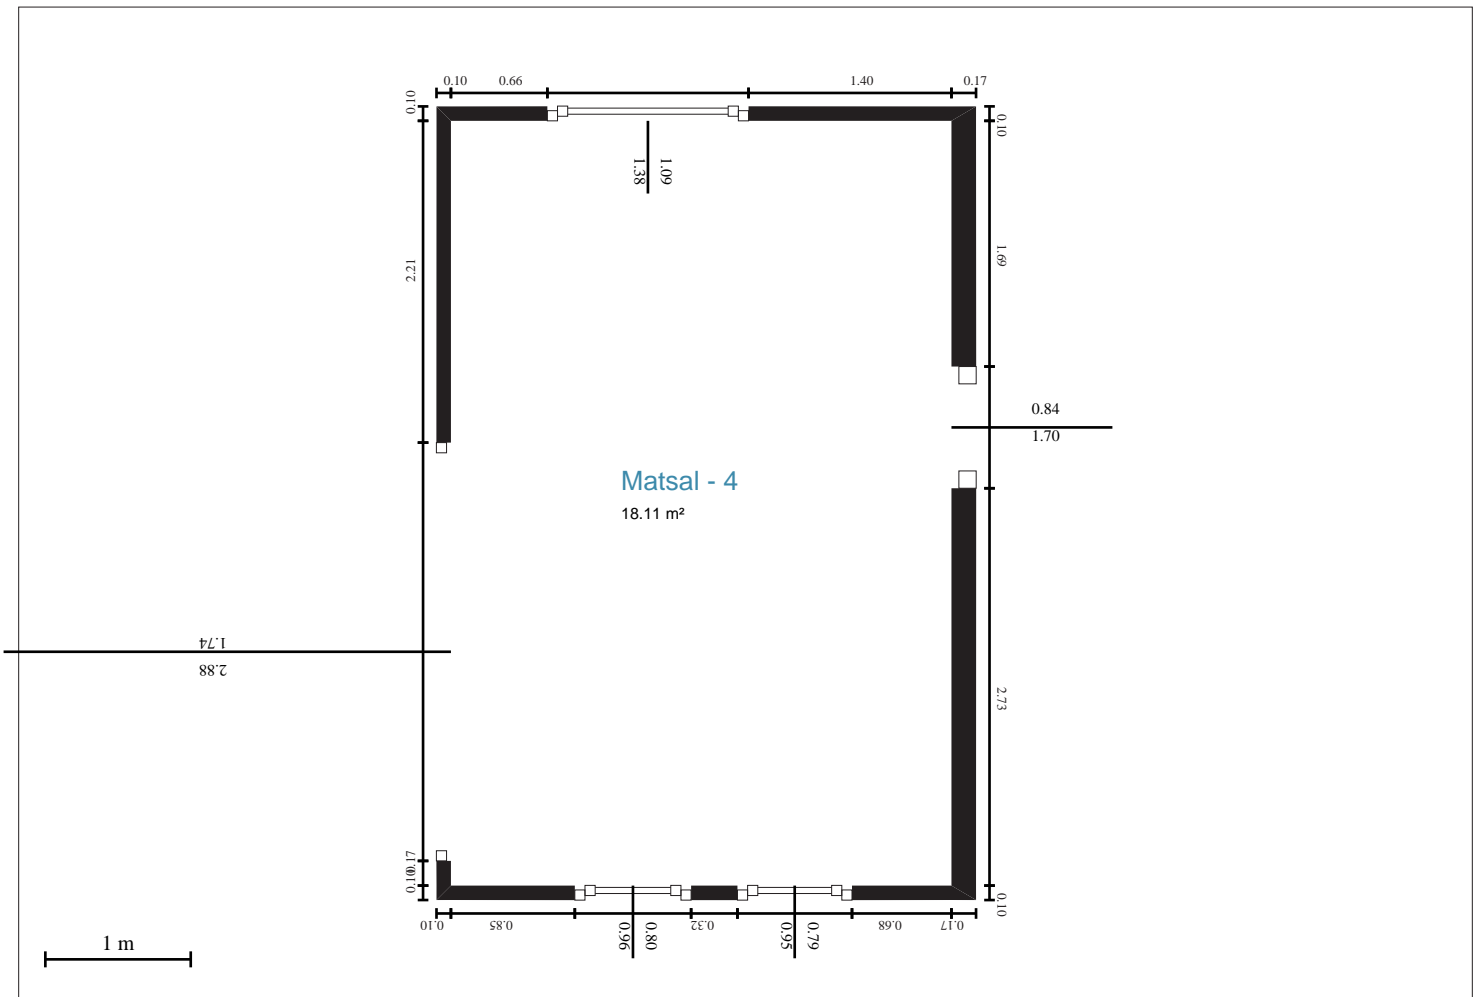

Matsal - 4

Report Summary

Net area: 18.11 m²
Gross area: 20.27 m²
Net volume: 34.52 m³
Gross volume: 36.53 m³
Circumference: 17.41 m