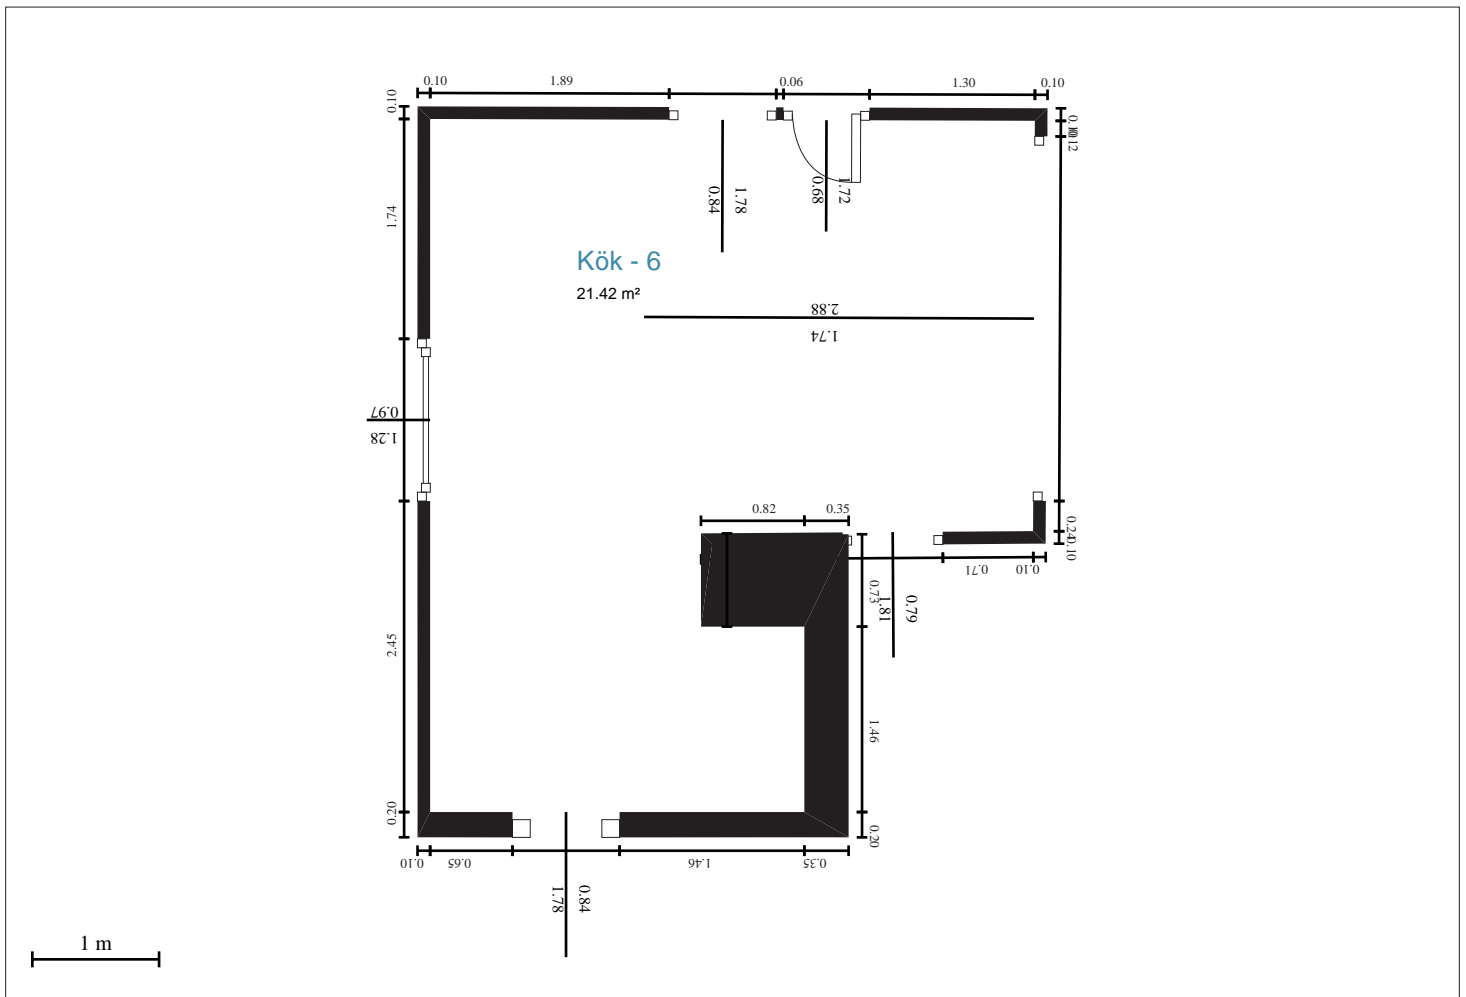

1 m

Sovrum - 3

Report Summary

Net area: 7.44 m²
Gross area: 11.16 m²
Net volume: 13.84 m³
Gross volume: 17.11 m³
Circumference: 10.93 m

Kök - 6

Report Summary

Net area: 21.42 m²
Gross area: 25.09 m²
Net volume: 40.86 m³
Gross volume: 44.18 m³
Circumference: 22.07 m

Matsal - 4

Report Summary

Net area: 18.11 m²
Gross area: 20.27 m²
Net volume: 34.52 m³
Gross volume: 36.53 m³
Circumference: 17.41 m

Passage - 8

Report Summary

Net area: 1.91 m²
Gross area: 2.51 m²
Net volume: 3.85 m³
Gross volume: 4.40 m³
Circumference: 5.57 m

Förvaring - 9

Report Summary

Net area: 1.67 m²
Gross area: 2.23 m²
Net volume: 3.31 m³
Gross volume: 3.83 m³
Circumference: 5.25 m

Inglasat uterus - 12

Report Summary

Net area: 10.21 m²
Gross area: 11.58 m²
Net volume: 25.85 m³
Gross volume: 27.54 m³
Circumference: 13.33 m

Tv-rum - 11

Report Summary

Net area: 8.48 m²
Gross area: 10.22 m²
Net volume: 16.68 m³
Gross volume: 18.34 m³
Circumference: 11.74 m

Entré - 5

Report Summary

Net area: 2.95 m²
Gross area: 3.70 m²
Net volume: 5.96 m³
Gross volume: 6.66 m³
Circumference: 7.08 m