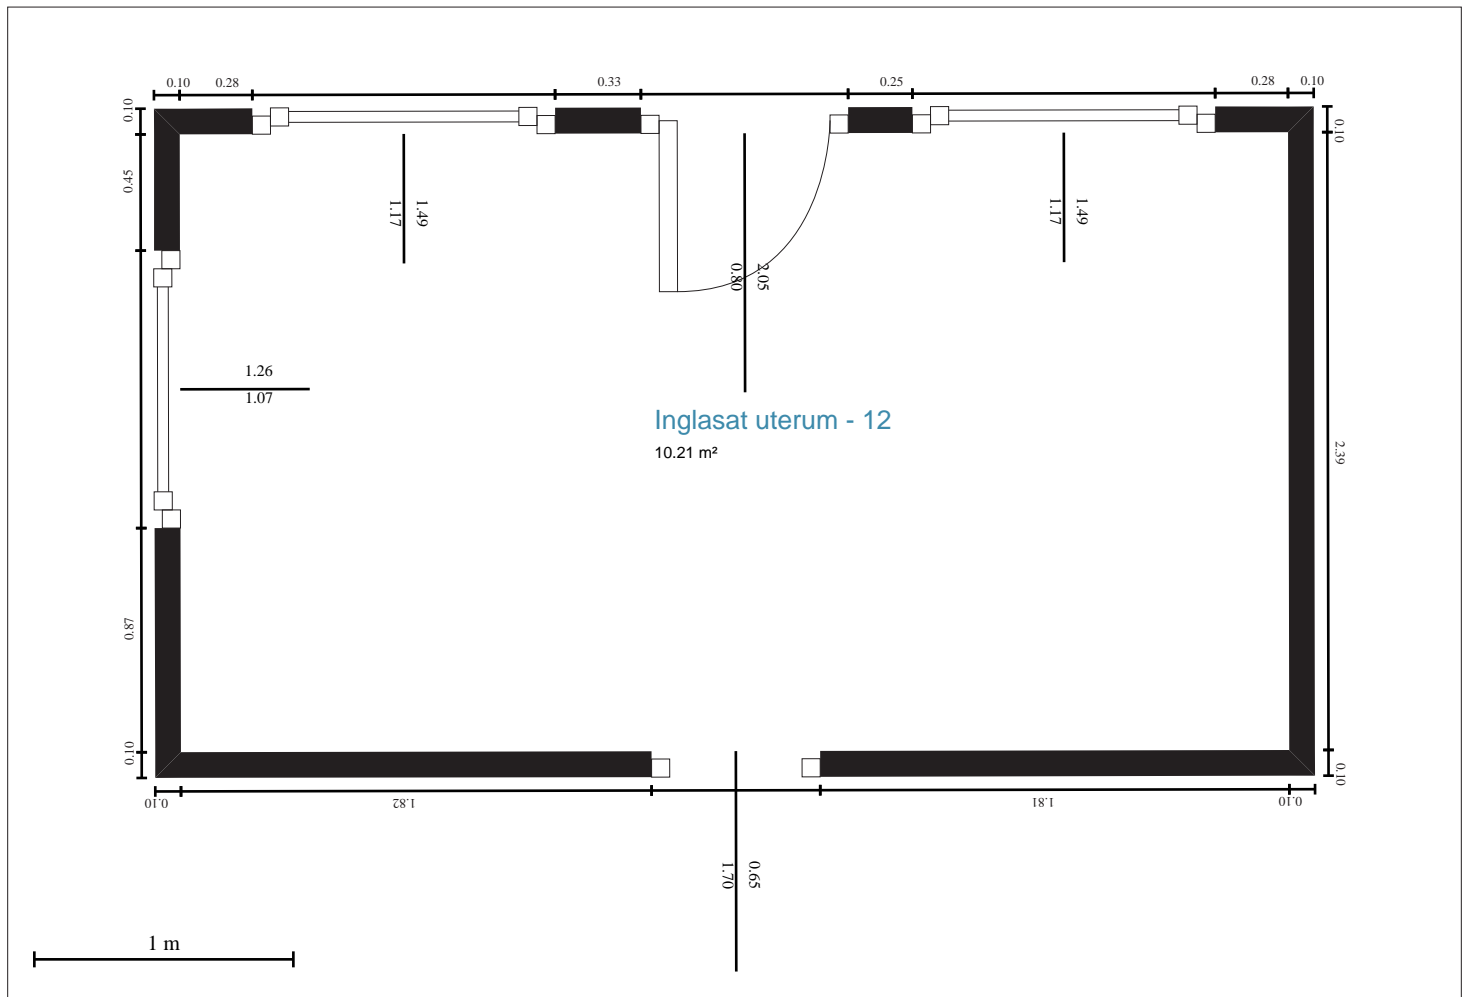

Förvaring - 9

Report Summary

Net area: 1.67 m²
Gross area: 2.23 m²
Net volume: 3.31 m³
Gross volume: 3.83 m³
Circumference: 5.25 m

Inglasat uterus - 12

Report Summary

Net area: 10.21 m²
Gross area: 11.58 m²
Net volume: 25.85 m³
Gross volume: 27.54 m³
Circumference: 13.33 m

Tv-rum - 11

Report Summary

Net area: 8.48 m²
Gross area: 10.22 m²
Net volume: 16.68 m³
Gross volume: 18.34 m³
Circumference: 11.74 m

Entré - 5

Report Summary

Net area: 2.95 m²
Gross area: 3.70 m²
Net volume: 5.96 m³
Gross volume: 6.66 m³
Circumference: 7.08 m

Salong - 7

Report Summary

Net area: 13.12 m²
Gross area: 14.61 m²
Net volume: 25.45 m³
Gross volume: 26.87 m³
Circumference: 14.54 m

Vardagsrum - 1

Report Summary

Net area: 29.91 m²
Gross area: 32.17 m²
Net volume: 55.60 m³
Gross volume: 57.67 m³
Circumference: 22.12 m

Dusch-WC - 10

Report Summary

Net area: 5.87 m²
Gross area: 7.45 m²
Net volume: 10.90 m³
Gross volume: 12.33 m³
Circumference: 10.16 m

Tvätt - 2

Report Summary

Net area: 5.49 m²
Gross area: 7.08 m²
Net volume: 10.45 m³
Gross volume: 11.90 m³
Circumference: 9.95 m