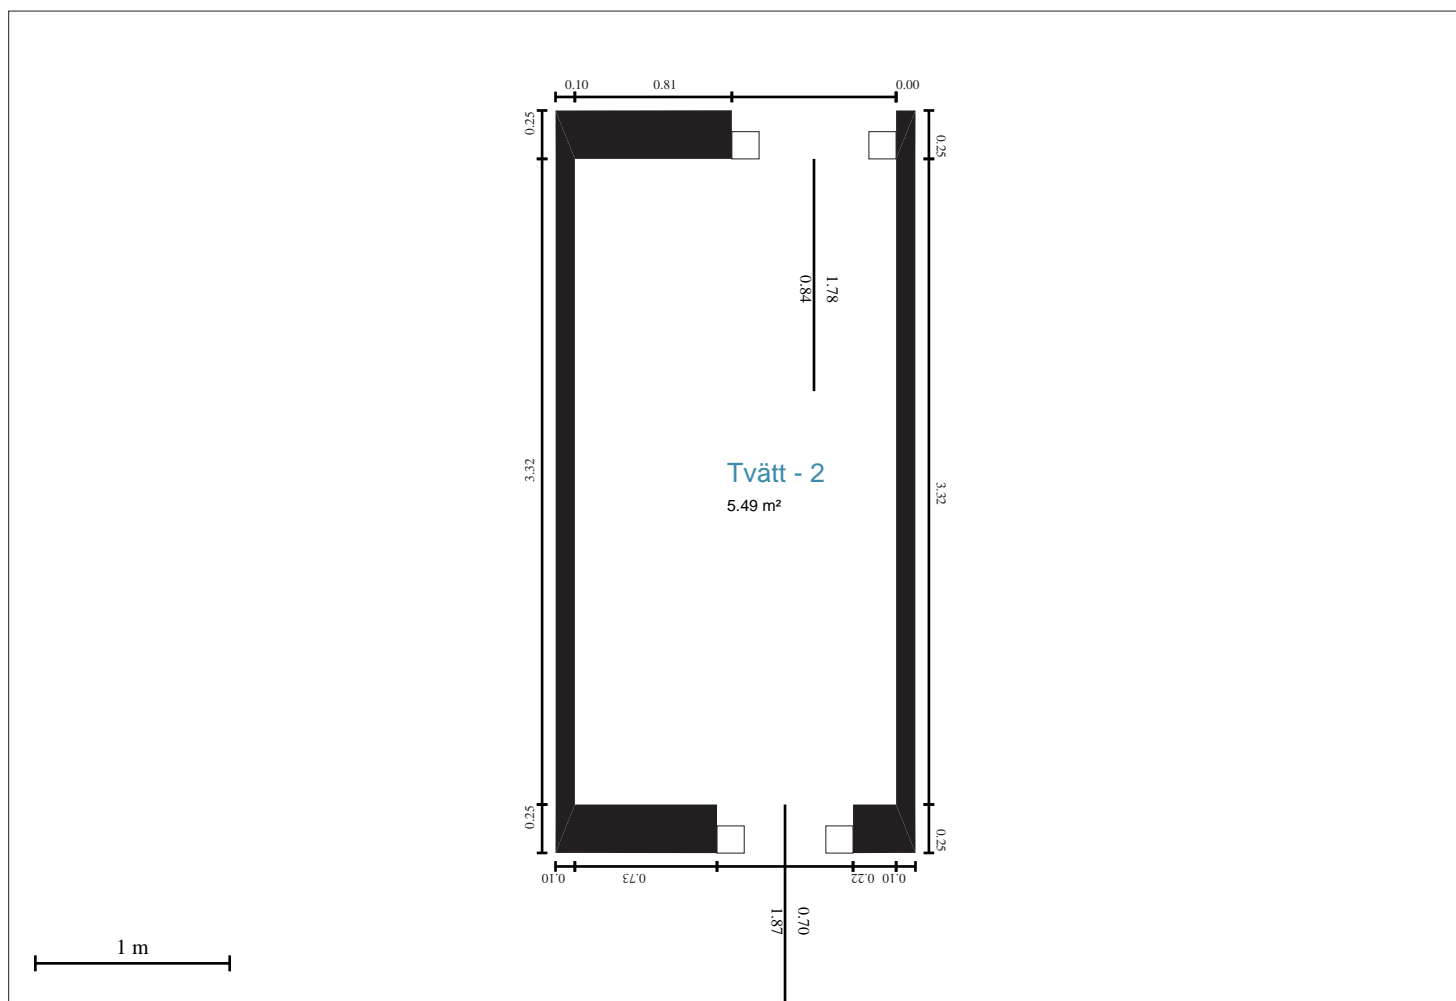

Förvaring - 9

Report Summary

Net area: 1.67 m²
Gross area: 2.23 m²
Net volume: 3.31 m³
Gross volume: 3.83 m³
Circumference: 5.25 m

Inglasat uterus - 12

Report Summary

Net area: 10.21 m²
Gross area: 11.58 m²
Net volume: 25.85 m³
Gross volume: 27.54 m³
Circumference: 13.33 m

Tv-rum - 11

Report Summary

Net area: 8.48 m²
Gross area: 10.22 m²
Net volume: 16.68 m³
Gross volume: 18.34 m³
Circumference: 11.74 m

Entré - 5

Report Summary

Net area: 2.95 m²
Gross area: 3.70 m²
Net volume: 5.96 m³
Gross volume: 6.66 m³
Circumference: 7.08 m

Salong - 7

Report Summary

Net area: 13.12 m²
Gross area: 14.61 m²
Net volume: 25.45 m³
Gross volume: 26.87 m³
Circumference: 14.54 m

Vardagsrum - 1

Report Summary

Net area: 29.91 m²
Gross area: 32.17 m²
Net volume: 55.60 m³
Gross volume: 57.67 m³
Circumference: 22.12 m

Dusch-WC - 10

Report Summary

Net area: 5.87 m²
Gross area: 7.45 m²
Net volume: 10.90 m³
Gross volume: 12.33 m³
Circumference: 10.16 m

Tvätt - 2

Report Summary

Net area: 5.49 m²
Gross area: 7.08 m²
Net volume: 10.45 m³
Gross volume: 11.90 m³
Circumference: 9.95 m