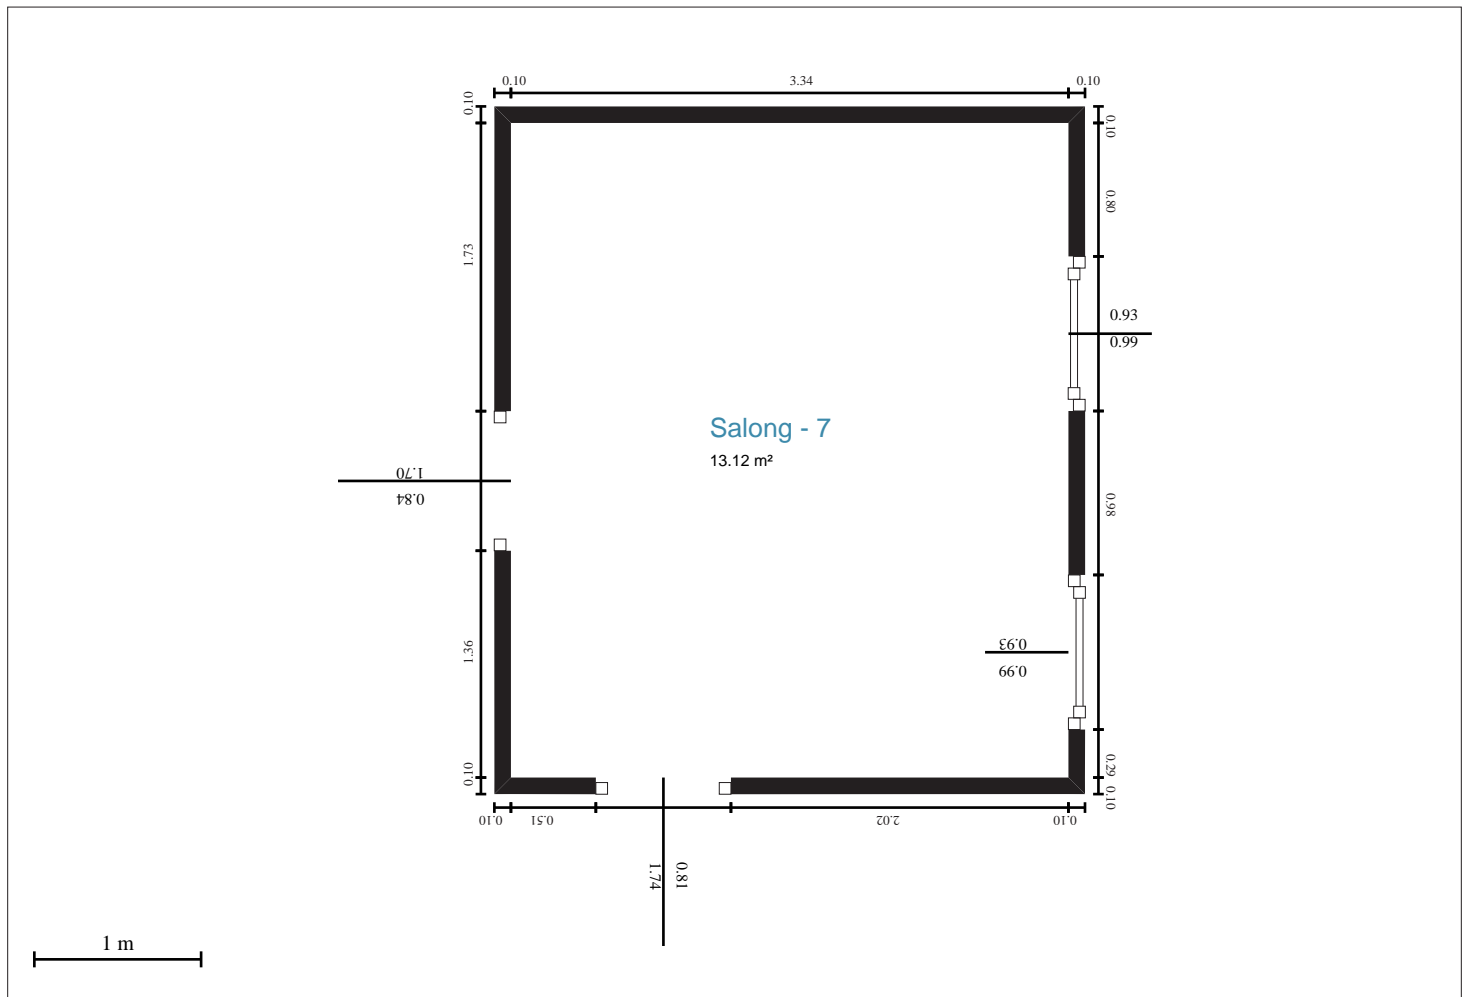

Förvaring - 9

Report Summary

Net area: 1.67 m²
Gross area: 2.23 m²
Net volume: 3.31 m³
Gross volume: 3.83 m³
Circumference: 5.25 m

Inglasat uterus - 12

Report Summary

Net area: 10.21 m²
Gross area: 11.58 m²
Net volume: 25.85 m³
Gross volume: 27.54 m³
Circumference: 13.33 m

Tv-rum - 11

Report Summary

Net area: 8.48 m²
Gross area: 10.22 m²
Net volume: 16.68 m³
Gross volume: 18.34 m³
Circumference: 11.74 m

Entré - 5

Report Summary

Net area: 2.95 m²
Gross area: 3.70 m²
Net volume: 5.96 m³
Gross volume: 6.66 m³
Circumference: 7.08 m

Salong - 7

Report Summary

Net area: 13.12 m²
Gross area: 14.61 m²
Net volume: 25.45 m³
Gross volume: 26.87 m³
Circumference: 14.54 m

Vardagsrum - 1

Report Summary

Net area: 29.91 m²
Gross area: 32.17 m²
Net volume: 55.60 m³
Gross volume: 57.67 m³
Circumference: 22.12 m

Dusch-WC - 10

Report Summary

Net area: 5.87 m²
Gross area: 7.45 m²
Net volume: 10.90 m³
Gross volume: 12.33 m³
Circumference: 10.16 m

Tvätt - 2

Report Summary

Net area: 5.49 m²
Gross area: 7.08 m²
Net volume: 10.45 m³
Gross volume: 11.90 m³
Circumference: 9.95 m