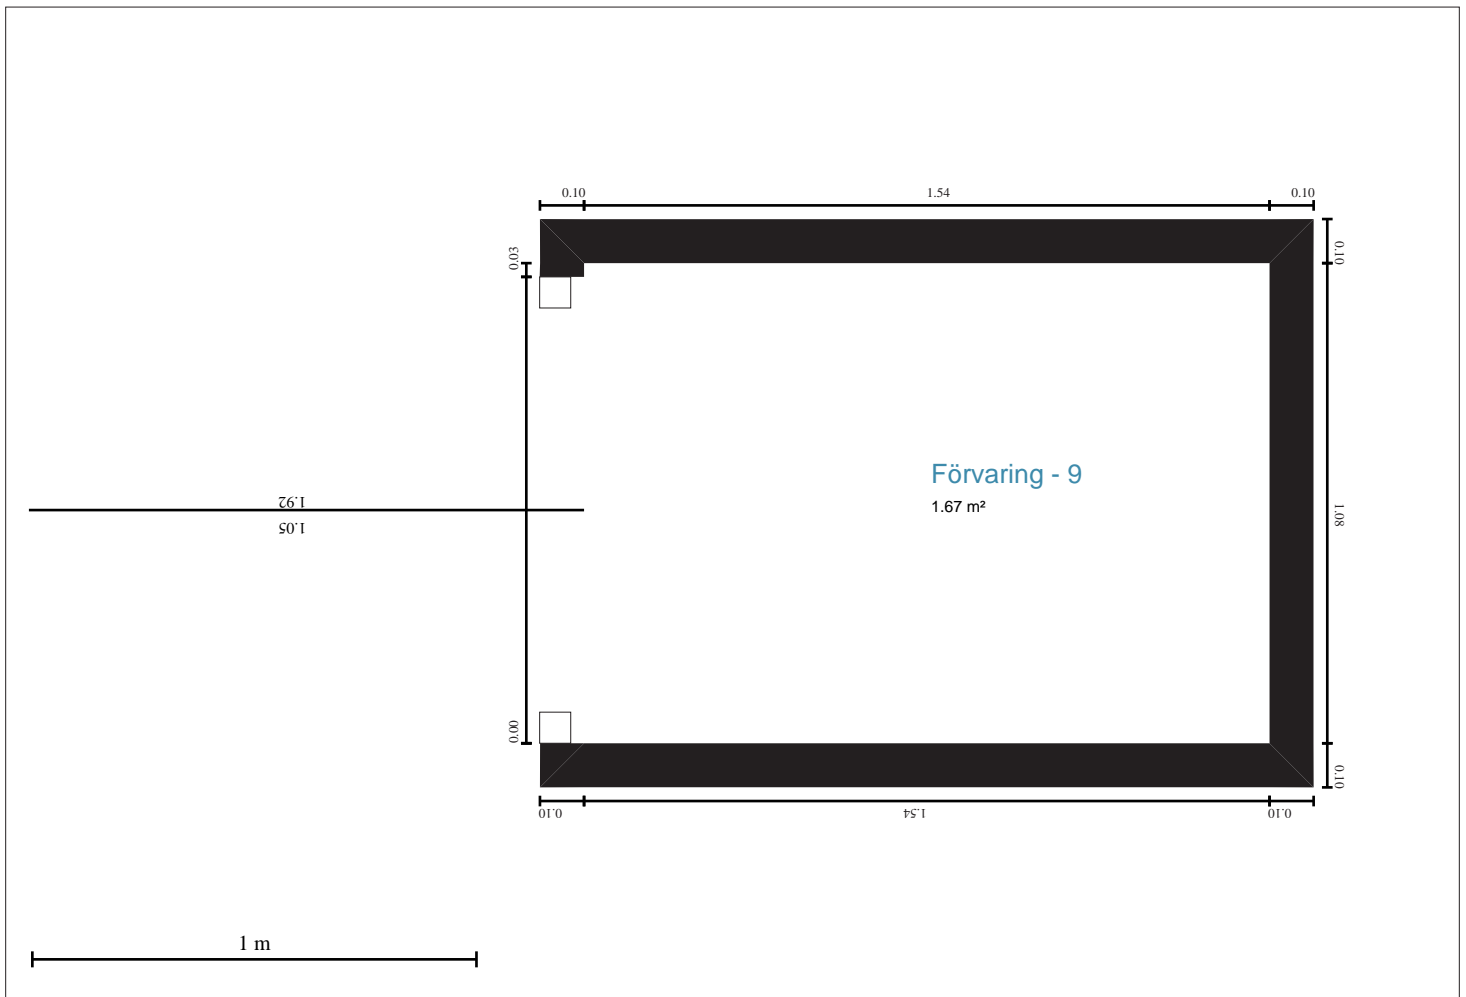

1 m

Sovrum - 3

Report Summary

Net area: 7.44 m²
Gross area: 11.16 m²
Net volume: 13.84 m³
Gross volume: 17.11 m³
Circumference: 10.93 m

Kök - 6

Report Summary

Net area: 21.42 m²
Gross area: 25.09 m²
Net volume: 40.86 m³
Gross volume: 44.18 m³
Circumference: 22.07 m

Förvaring - 9

Report Summary

Net area: 1.67 m²
Gross area: 2.23 m²
Net volume: 3.31 m³
Gross volume: 3.83 m³
Circumference: 5.25 m

Inglasat uterus - 12

Report Summary

Net area: 10.21 m²
Gross area: 11.58 m²
Net volume: 25.85 m³
Gross volume: 27.54 m³
Circumference: 13.33 m

Tv-rum - 11

Report Summary

Net area: 8.48 m²
Gross area: 10.22 m²
Net volume: 16.68 m³
Gross volume: 18.34 m³
Circumference: 11.74 m

Entré - 5

Report Summary

Net area: 2.95 m²
Gross area: 3.70 m²
Net volume: 5.96 m³
Gross volume: 6.66 m³
Circumference: 7.08 m

Dusch-WC - 10

Report Summary

Net area: 5.87 m²
Gross area: 7.45 m²
Net volume: 10.90 m³
Gross volume: 12.33 m³
Circumference: 10.16 m

Tvätt - 2

Report Summary

Net area: 5.49 m²
Gross area: 7.08 m²
Net volume: 10.45 m³
Gross volume: 11.90 m³
Circumference: 9.95 m