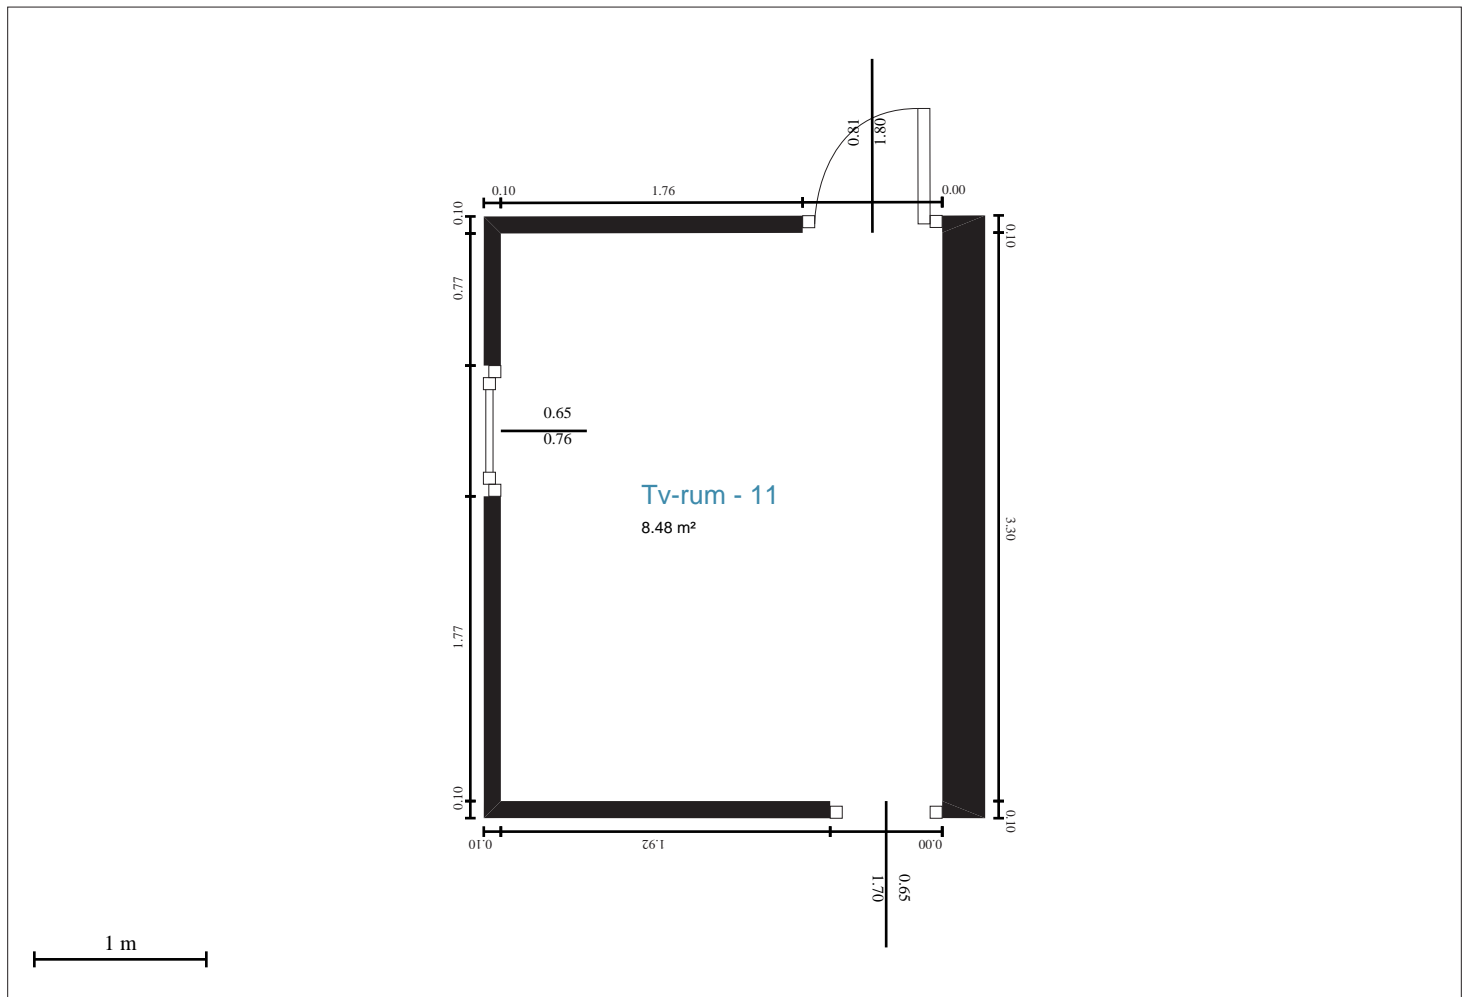

Förvaring - 9

Report Summary

Net area: 1.67 m²
Gross area: 2.23 m²
Net volume: 3.31 m³
Gross volume: 3.83 m³
Circumference: 5.25 m

Inglasat uterus - 12

Report Summary

Net area: 10.21 m²
Gross area: 11.58 m²
Net volume: 25.85 m³
Gross volume: 27.54 m³
Circumference: 13.33 m

Tv-rum - 11

Report Summary

Net area: 8.48 m²
Gross area: 10.22 m²
Net volume: 16.68 m³
Gross volume: 18.34 m³
Circumference: 11.74 m

Entré - 5

Report Summary

Net area: 2.95 m²
Gross area: 3.70 m²
Net volume: 5.96 m³
Gross volume: 6.66 m³
Circumference: 7.08 m

Salong - 7

Report Summary

Net area: 13.12 m²
Gross area: 14.61 m²
Net volume: 25.45 m³
Gross volume: 26.87 m³
Circumference: 14.54 m

Vardagsrum - 1

Report Summary

Net area: 29.91 m²
Gross area: 32.17 m²
Net volume: 55.60 m³
Gross volume: 57.67 m³
Circumference: 22.12 m

Dusch-WC - 10

Report Summary

Net area: 5.87 m²
Gross area: 7.45 m²
Net volume: 10.90 m³
Gross volume: 12.33 m³
Circumference: 10.16 m

Tvätt - 2

Report Summary

Net area: 5.49 m²
Gross area: 7.08 m²
Net volume: 10.45 m³
Gross volume: 11.90 m³
Circumference: 9.95 m