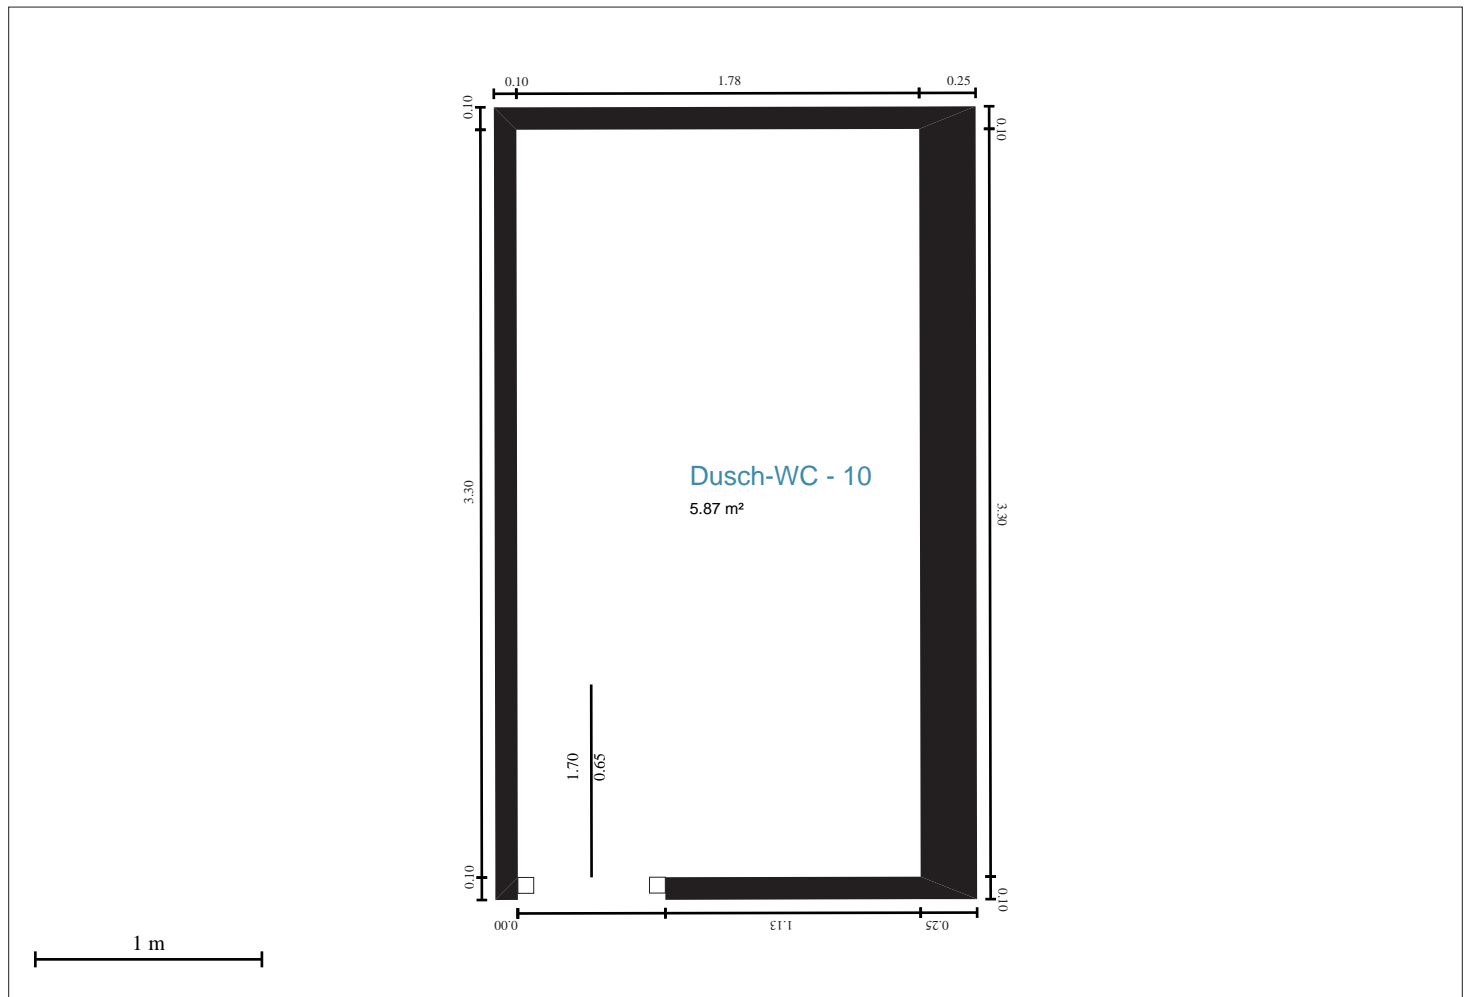

Förvaring - 9

Report Summary

Net area: 1.67 m²
Gross area: 2.23 m²
Net volume: 3.31 m³
Gross volume: 3.83 m³
Circumference: 5.25 m

Inglasat uterus - 12

Report Summary

Net area: 10.21 m²
Gross area: 11.58 m²
Net volume: 25.85 m³
Gross volume: 27.54 m³
Circumference: 13.33 m

Tv-rum - 11

Report Summary

Net area: 8.48 m²
Gross area: 10.22 m²
Net volume: 16.68 m³
Gross volume: 18.34 m³
Circumference: 11.74 m

Entré - 5

Report Summary

Net area: 2.95 m²
Gross area: 3.70 m²
Net volume: 5.96 m³
Gross volume: 6.66 m³
Circumference: 7.08 m

Salong - 7

Report Summary

Net area: 13.12 m²
Gross area: 14.61 m²
Net volume: 25.45 m³
Gross volume: 26.87 m³
Circumference: 14.54 m

Vardagsrum - 1

Report Summary

Net area: 29.91 m²
Gross area: 32.17 m²
Net volume: 55.60 m³
Gross volume: 57.67 m³
Circumference: 22.12 m

Dusch-WC - 10

Report Summary

Net area: 5.87 m²
Gross area: 7.45 m²
Net volume: 10.90 m³
Gross volume: 12.33 m³
Circumference: 10.16 m

Tvätt - 2

Report Summary

Net area: 5.49 m²
Gross area: 7.08 m²
Net volume: 10.45 m³
Gross volume: 11.90 m³
Circumference: 9.95 m